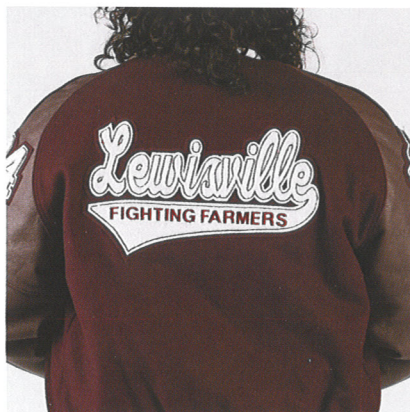

Custom jacket patches.

OFFICALLY ONE OF A KIND.

Jostens[®]

Choose the elevated look of leather.

DURABLE, STYLISH AND CLASSIC

Upgrade to leather sleeves for the perfect balance of vintage cool and on-trend style! With leather, you get: